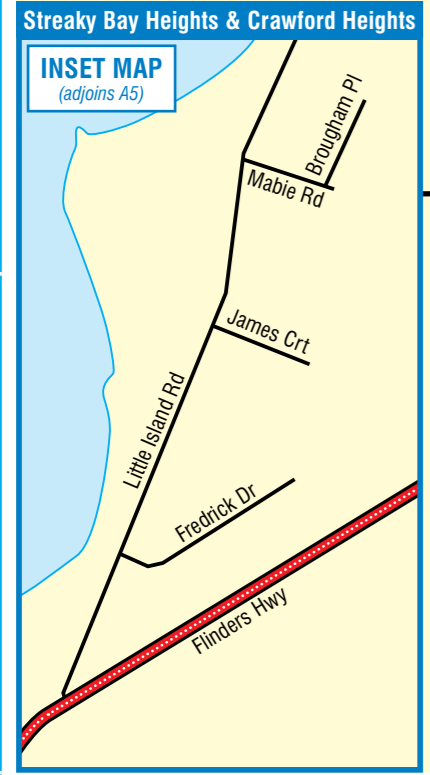

Streaky Bay Town Map

To Cape Bauer 17.8 km
 Whistling Rocks & Blowholes 15.4 km
 Hallys Beach 10.6 km
 Cape Bauer Loop 38.6 km

To Moores Ramp 7km
 FEES APPLY

To Ceduna 111 km
 To Port Augusta 391 km
 To Streaky Bay Heights & Crawford Heights (see inset map)

Streaky Bay District Map

LEGEND

- Cape Bauer Loop**
- Westall Way Loop**
- Point Labatt Sealion Drive**
- Portion of loop drives are on unsealed dirt road
- Highway**
- Bitumen Road**
- Dirt Road**
- 4WD Only**
- ATM
- Boat Ramp
- Fishing Spot
- Swimming Spot
- Surfing Spot
- Caravan Park
- Camping Sites
- Toilets
- Fuel
- Museum
- Picnic Table
- Public BBQ
- Look Out
- Photo Spot
- Mechanical
- Food

DISTANCES by ROAD - Streaky Bay to:

Back Beach 8 km	Haslam 45 km	Smoky Bay 70 km
Baird Bay 52 km	Murphys Haystacks 40 km	Venus Bay 72 km
Cape Bauer 17.6 km	Point Labatt 51 km	Whistling Rocks & Blowholes 15.4 km
Ceduna 107 km	Poochera 63 km	Wirrulla 60 km
Elliston 125 km	Port Kenny 62 km	Wudinna 134 km
Granites 24 km	Sceale Bay 27 km	Yanergie 18 km
Hallys Beach ... 10.6 km		